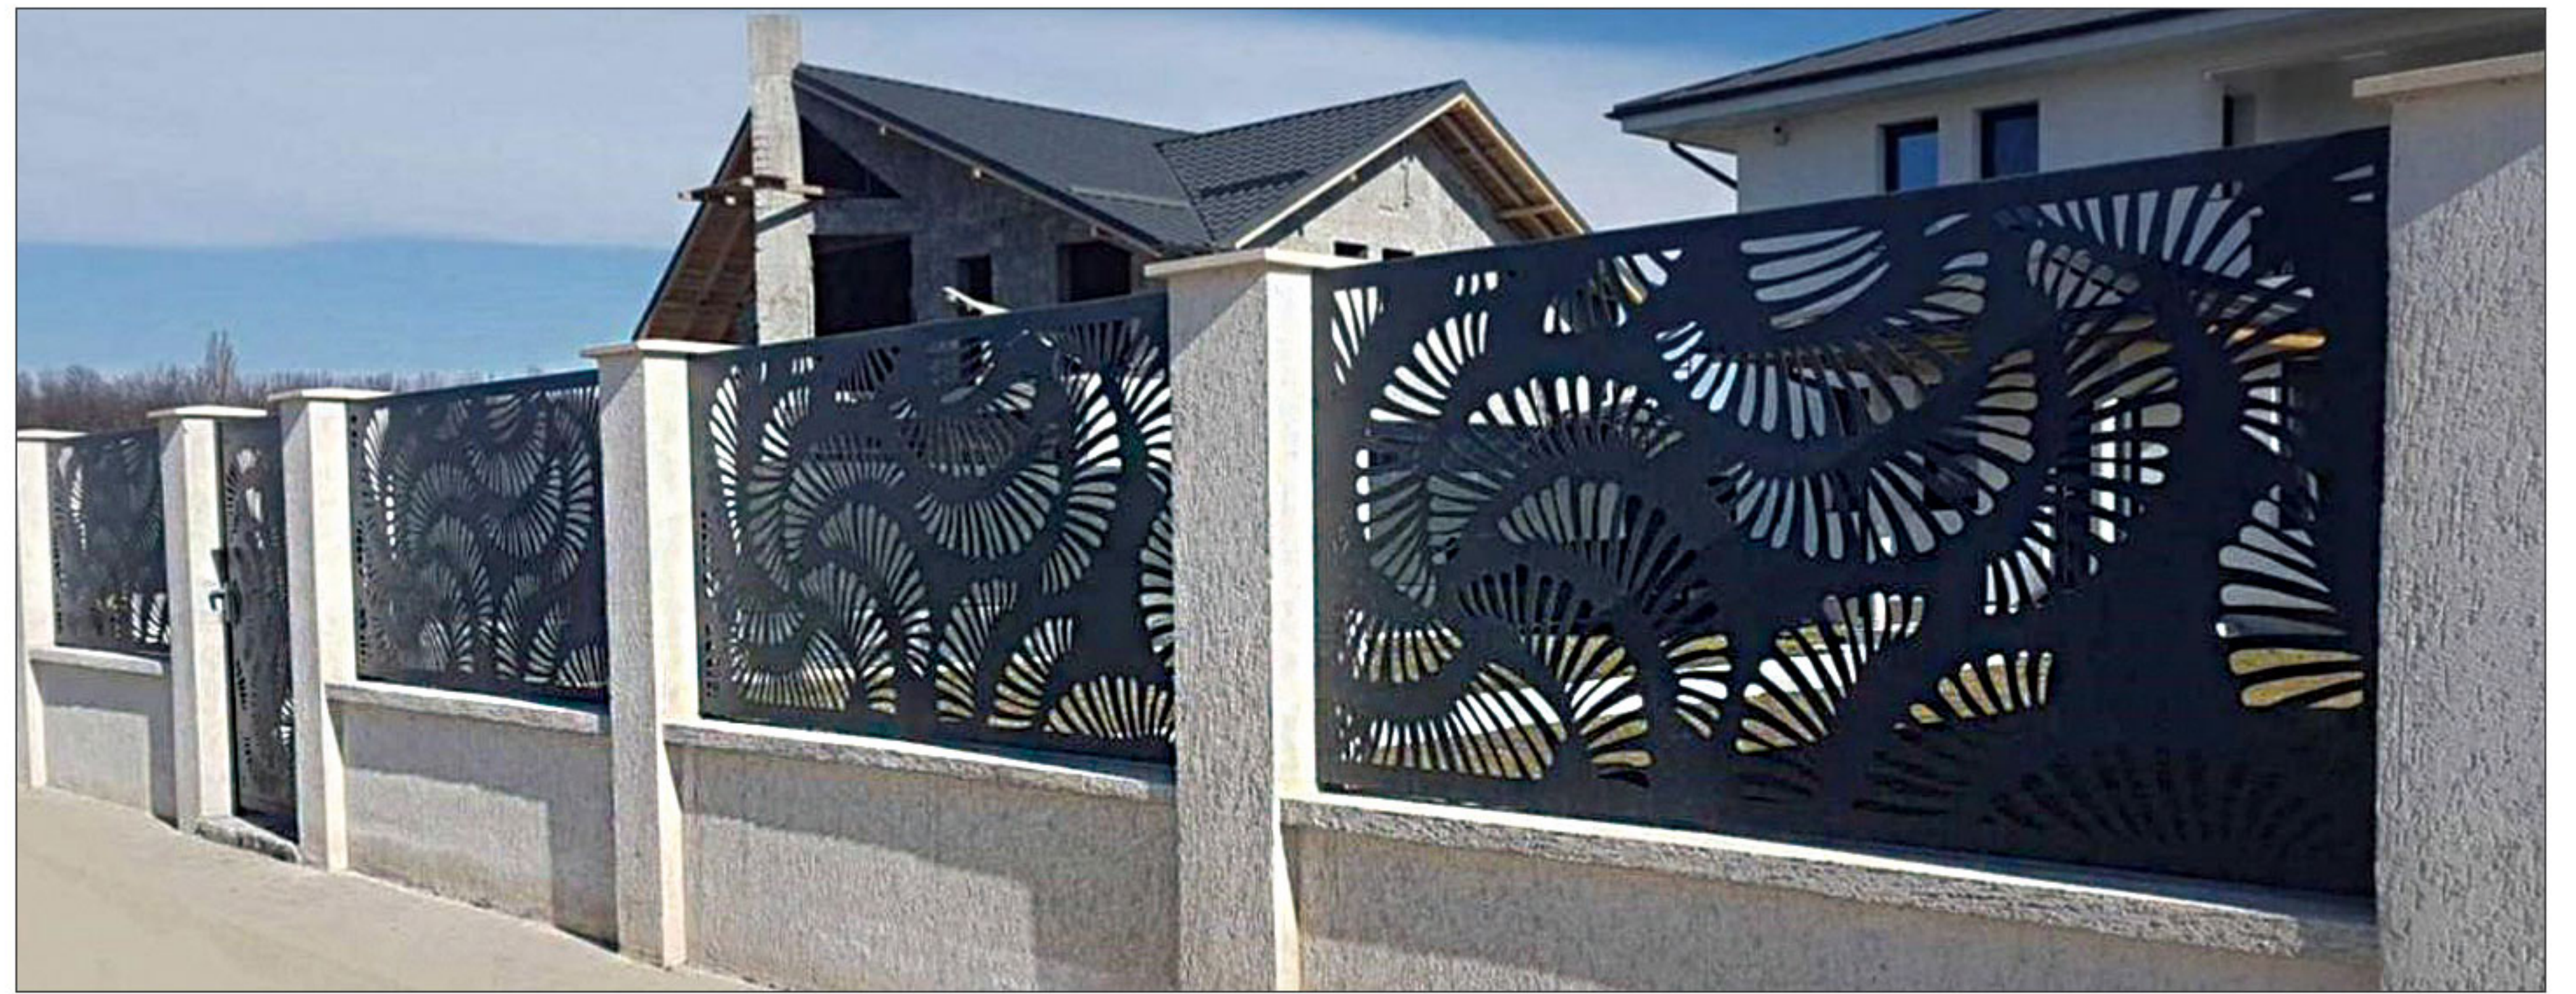

## 激光切割围栏

Steel fencing panels and gates offer privacy screening and most importantly security. An attractive alternative to a wooden boundary fence or rendered walls because they provide durability.

钢制围栏板和大门提供了隐私屏障，最重要的是安全。由于它们具有耐用性，因此是木质边界围栏或渲染墙的一个有吸引力的替代品。

Our laser cut screens are perfect to install as fencing panels for your property, making an eye-catching design statement and privacy screening.

我们的激光切割屏风是为您的房产安装围栏板的最佳选择，它是一种引人注目的设计声明和隐私屏障。

Constructed from high quality steel using state of the art laser cutting equipment.

### 特征:

1. 易于安装
2. 上下可加色光提高性能
3. 良好的亮度、透明度、折射率和硬度
4. 对环境无污染或辐射

Try a stylish alternative to standard slat fence and gate panels

尝试一种时尚的可替代标准板条栅栏和门板的围栏。

Whether you want to build an entire decorative metal fence from our metal privacy screens or want to add them to an existing fence as an accent or focal point, we have a pattern that will suit both your needs.

无论您是想用我们的金属隐私屏风建造整个装饰性金属围栏，还是想将它们添加到现有围栏上作为重点或焦点，我们的图案都能满足您的需求。

The 180\*90cm screen is the right size to make a safe and private pool fence.

180\*90cm 的屏幕是制作安全私人泳池围栏的合适尺寸。