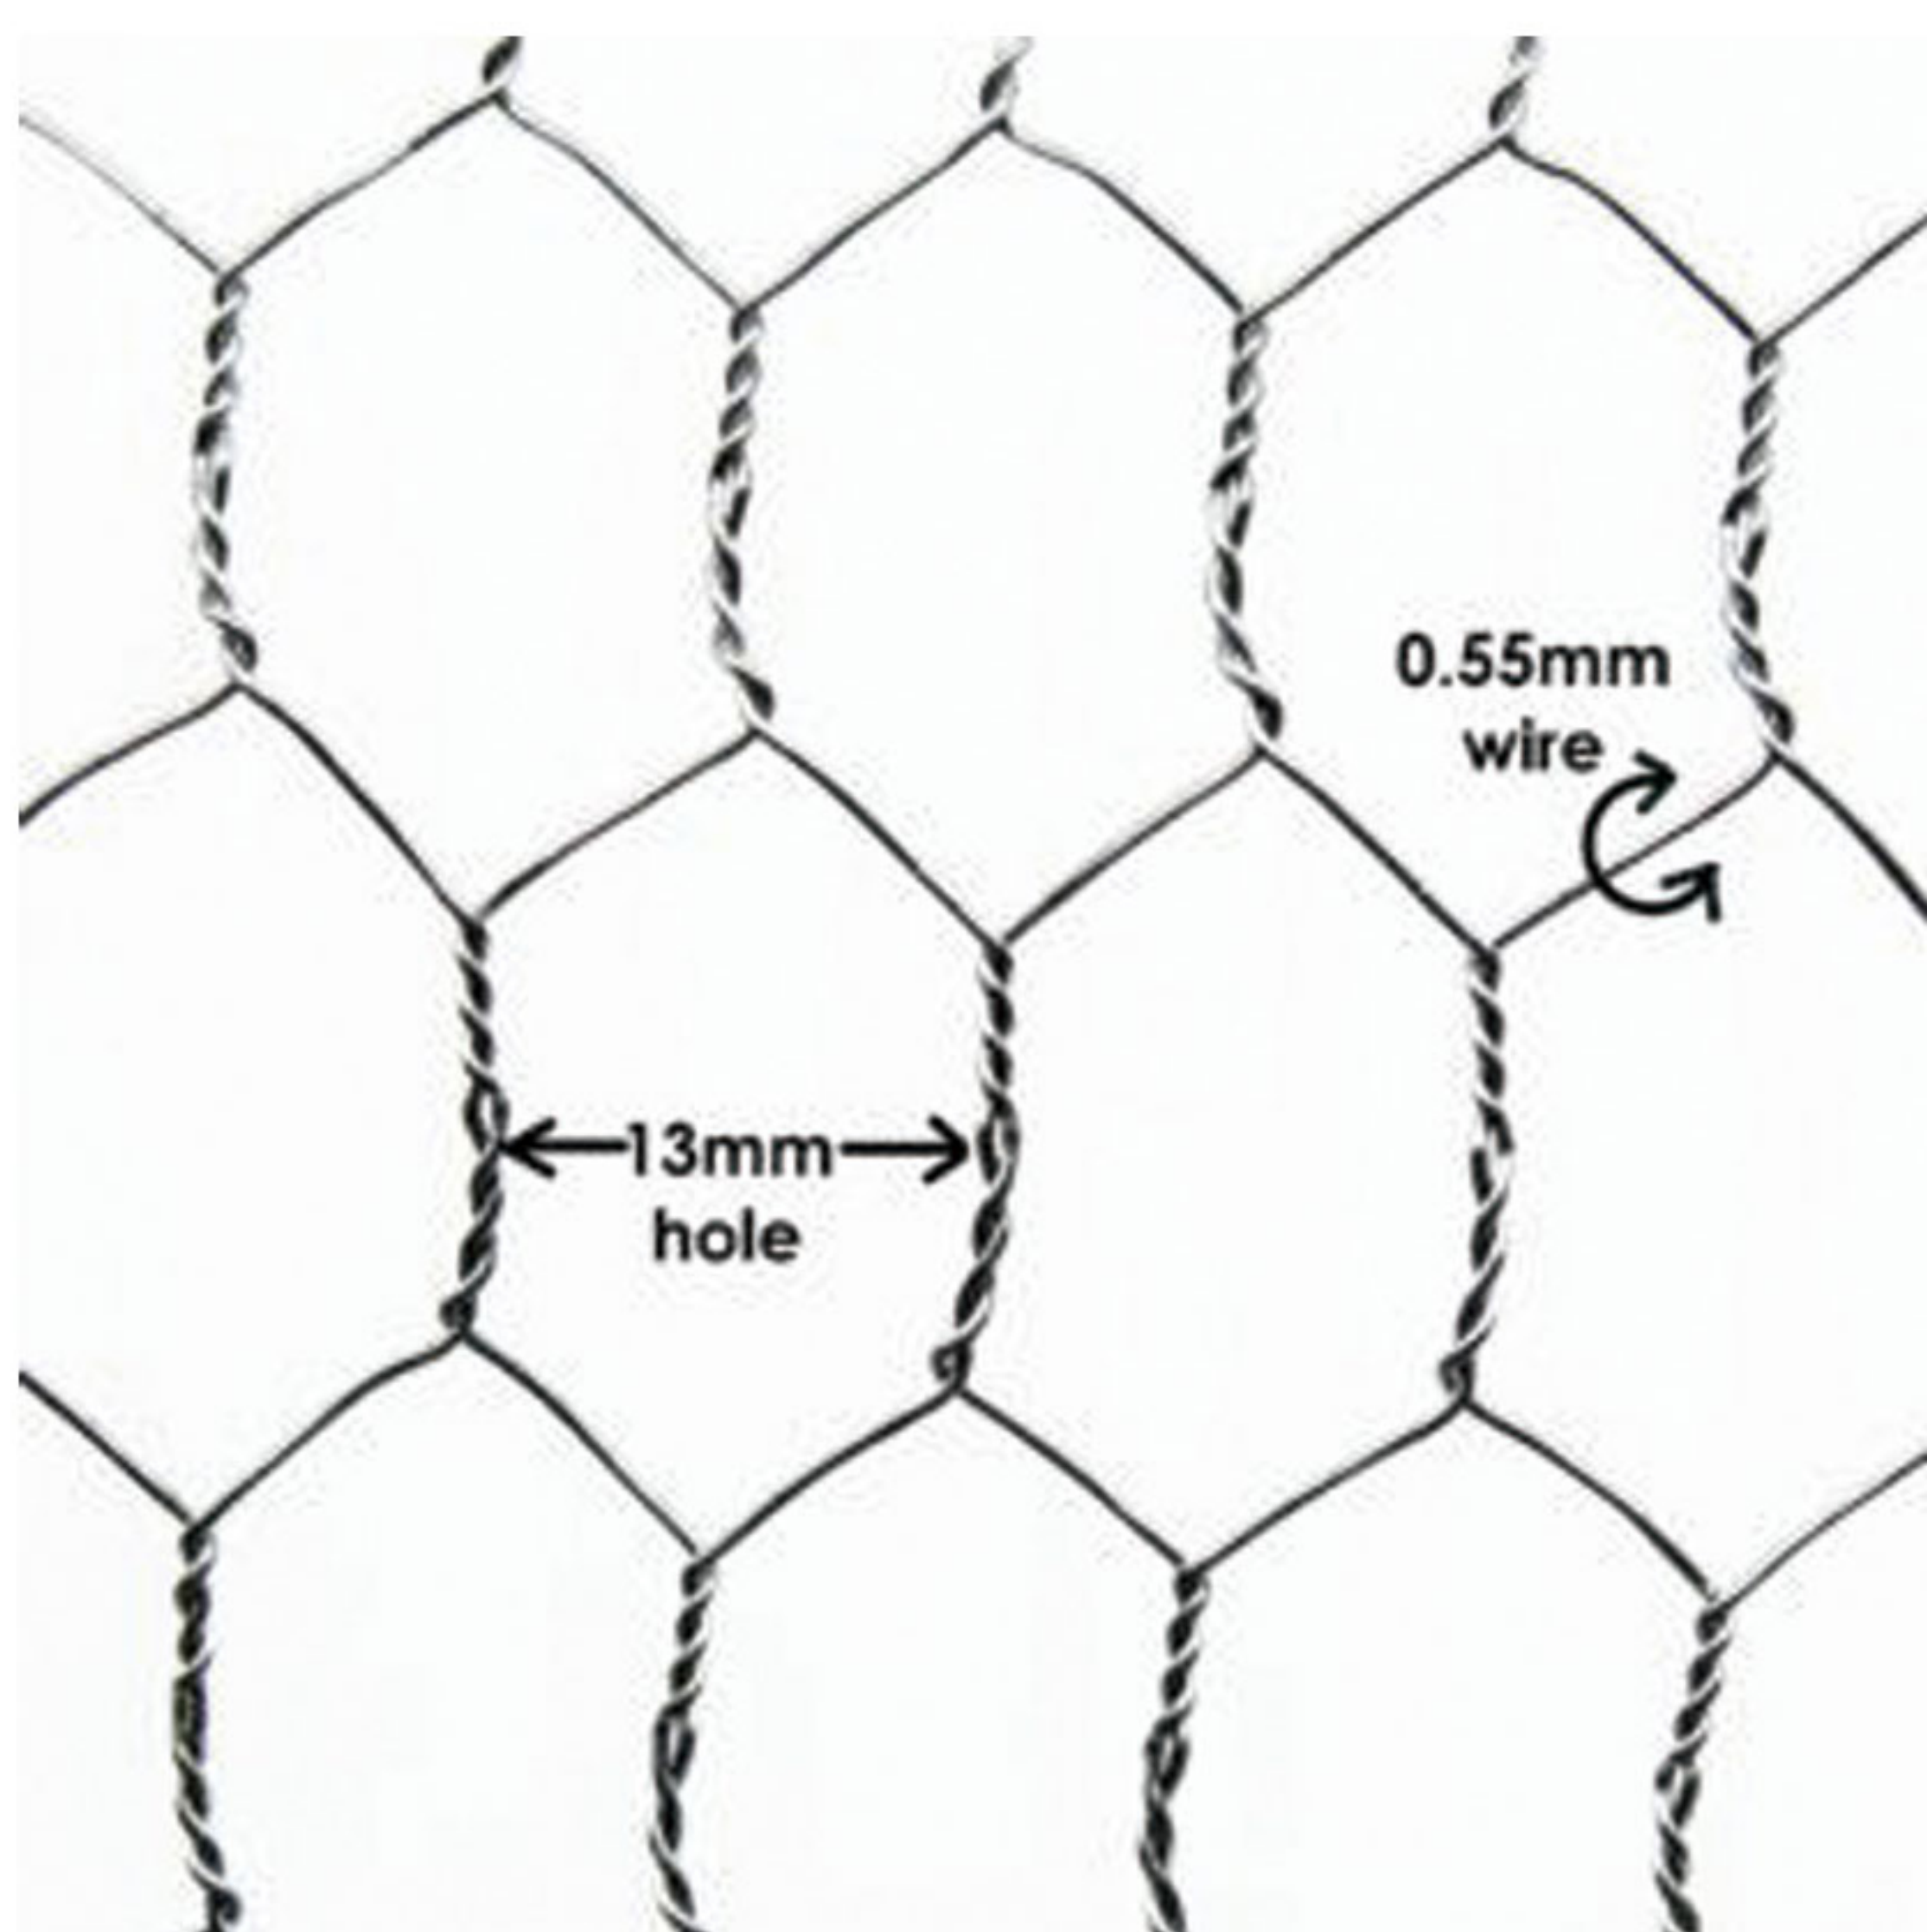

HEXAGONAL CHICKEN MESH

六角形鸡网

Hexagonal wire mesh is widely used for poultry house ,such as chicken,rabbit ,but also for plant fencing . it's made of low carbon steel wire or stainless steel wire,with galvanized or PVC coated surface treatment can be corrosion resistant.

六角网广泛应用于鸡兔等家禽舍，或者植物围栏。采用低碳钢丝或者不锈钢丝制成，表面经镀锌或PVC涂层处理可抗腐蚀。

APPLICATION:

应用:

- For chicken, rabbit, duck, geese
- For protecting vegetable, flower
- For rockfall netting and stucco mesh
- 适用于鸡、兔、鸭、鹅
- 保护蔬菜、花卉
- 用于落石网和灰泥网