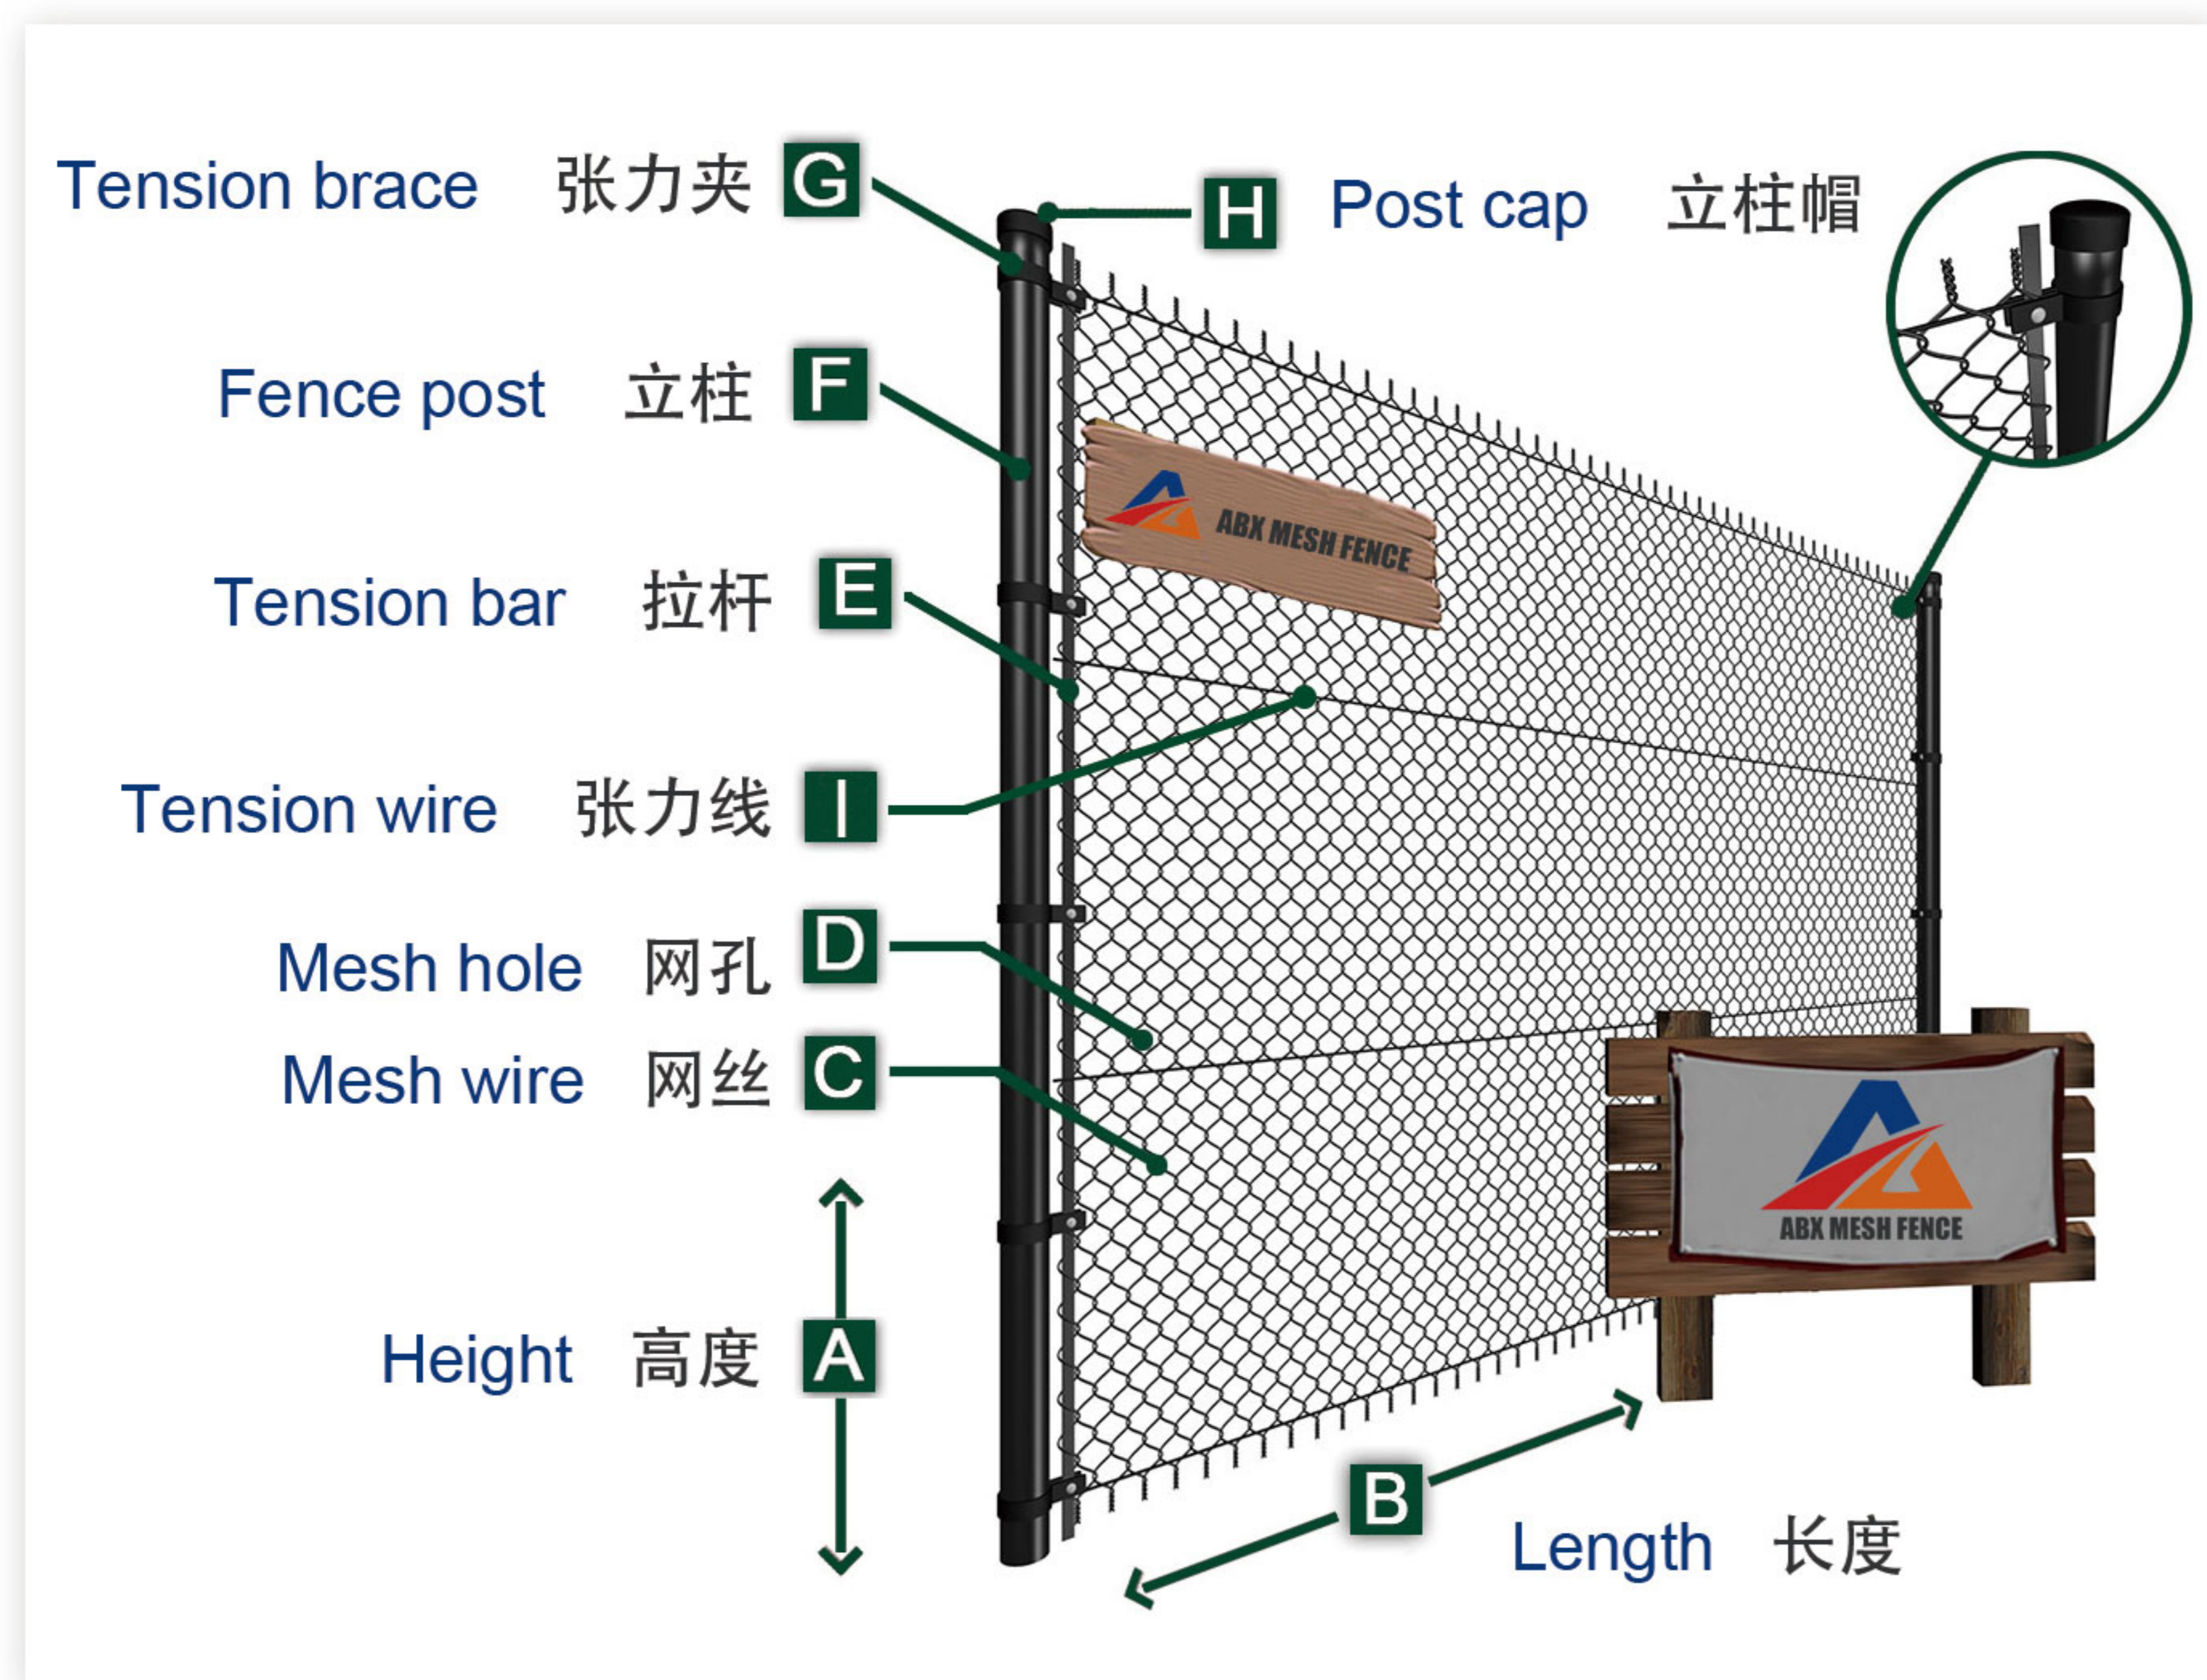

## 勾花网护栏

Chain link fence is extremely cost effective, offers some of the lowest material and labor costs, while being one of the most durable fencing options. It is long lasting and easy to install.

勾花网是一种特别划算的护栏，耐用的同时材料成本和人工成本也特别低，使用寿命长且安装方便。

### SURFACE TREATMENT FORM:

表面处理形式:

PVC coats  
包塑

Galvanized  
镀锌

**PRODUCT BASIC INFORMATION:**

**产品基本信息:**

Creating a secure barrier for protecting your property, height of the mesh can be tailored if necessary, additional deterrents such as barbed wire can be added at the top to prevent climbing.

创建一个安全的屏障来保护你的财产安全,网的高度可以根据需要定做,额外的威慑如刺绳放在其顶部可以防攀爬。

*Twist*

*Knuckle*

*Twist & Knuckle*

不同于其它围栏材料, 勾花网有不错的穿透力, 很明显最大的好处是不仅能让你看到走近的人而且也能让阳光莅临你宅院。

Galvanized Steel chain link temporary fence panels are easy to install and relocated. No digging or drilling required, no extra tools required.

勾花网临时护栏安装, 搬迁很方便, 不需要挖掘或钻孔, 也不需要额外的工具。