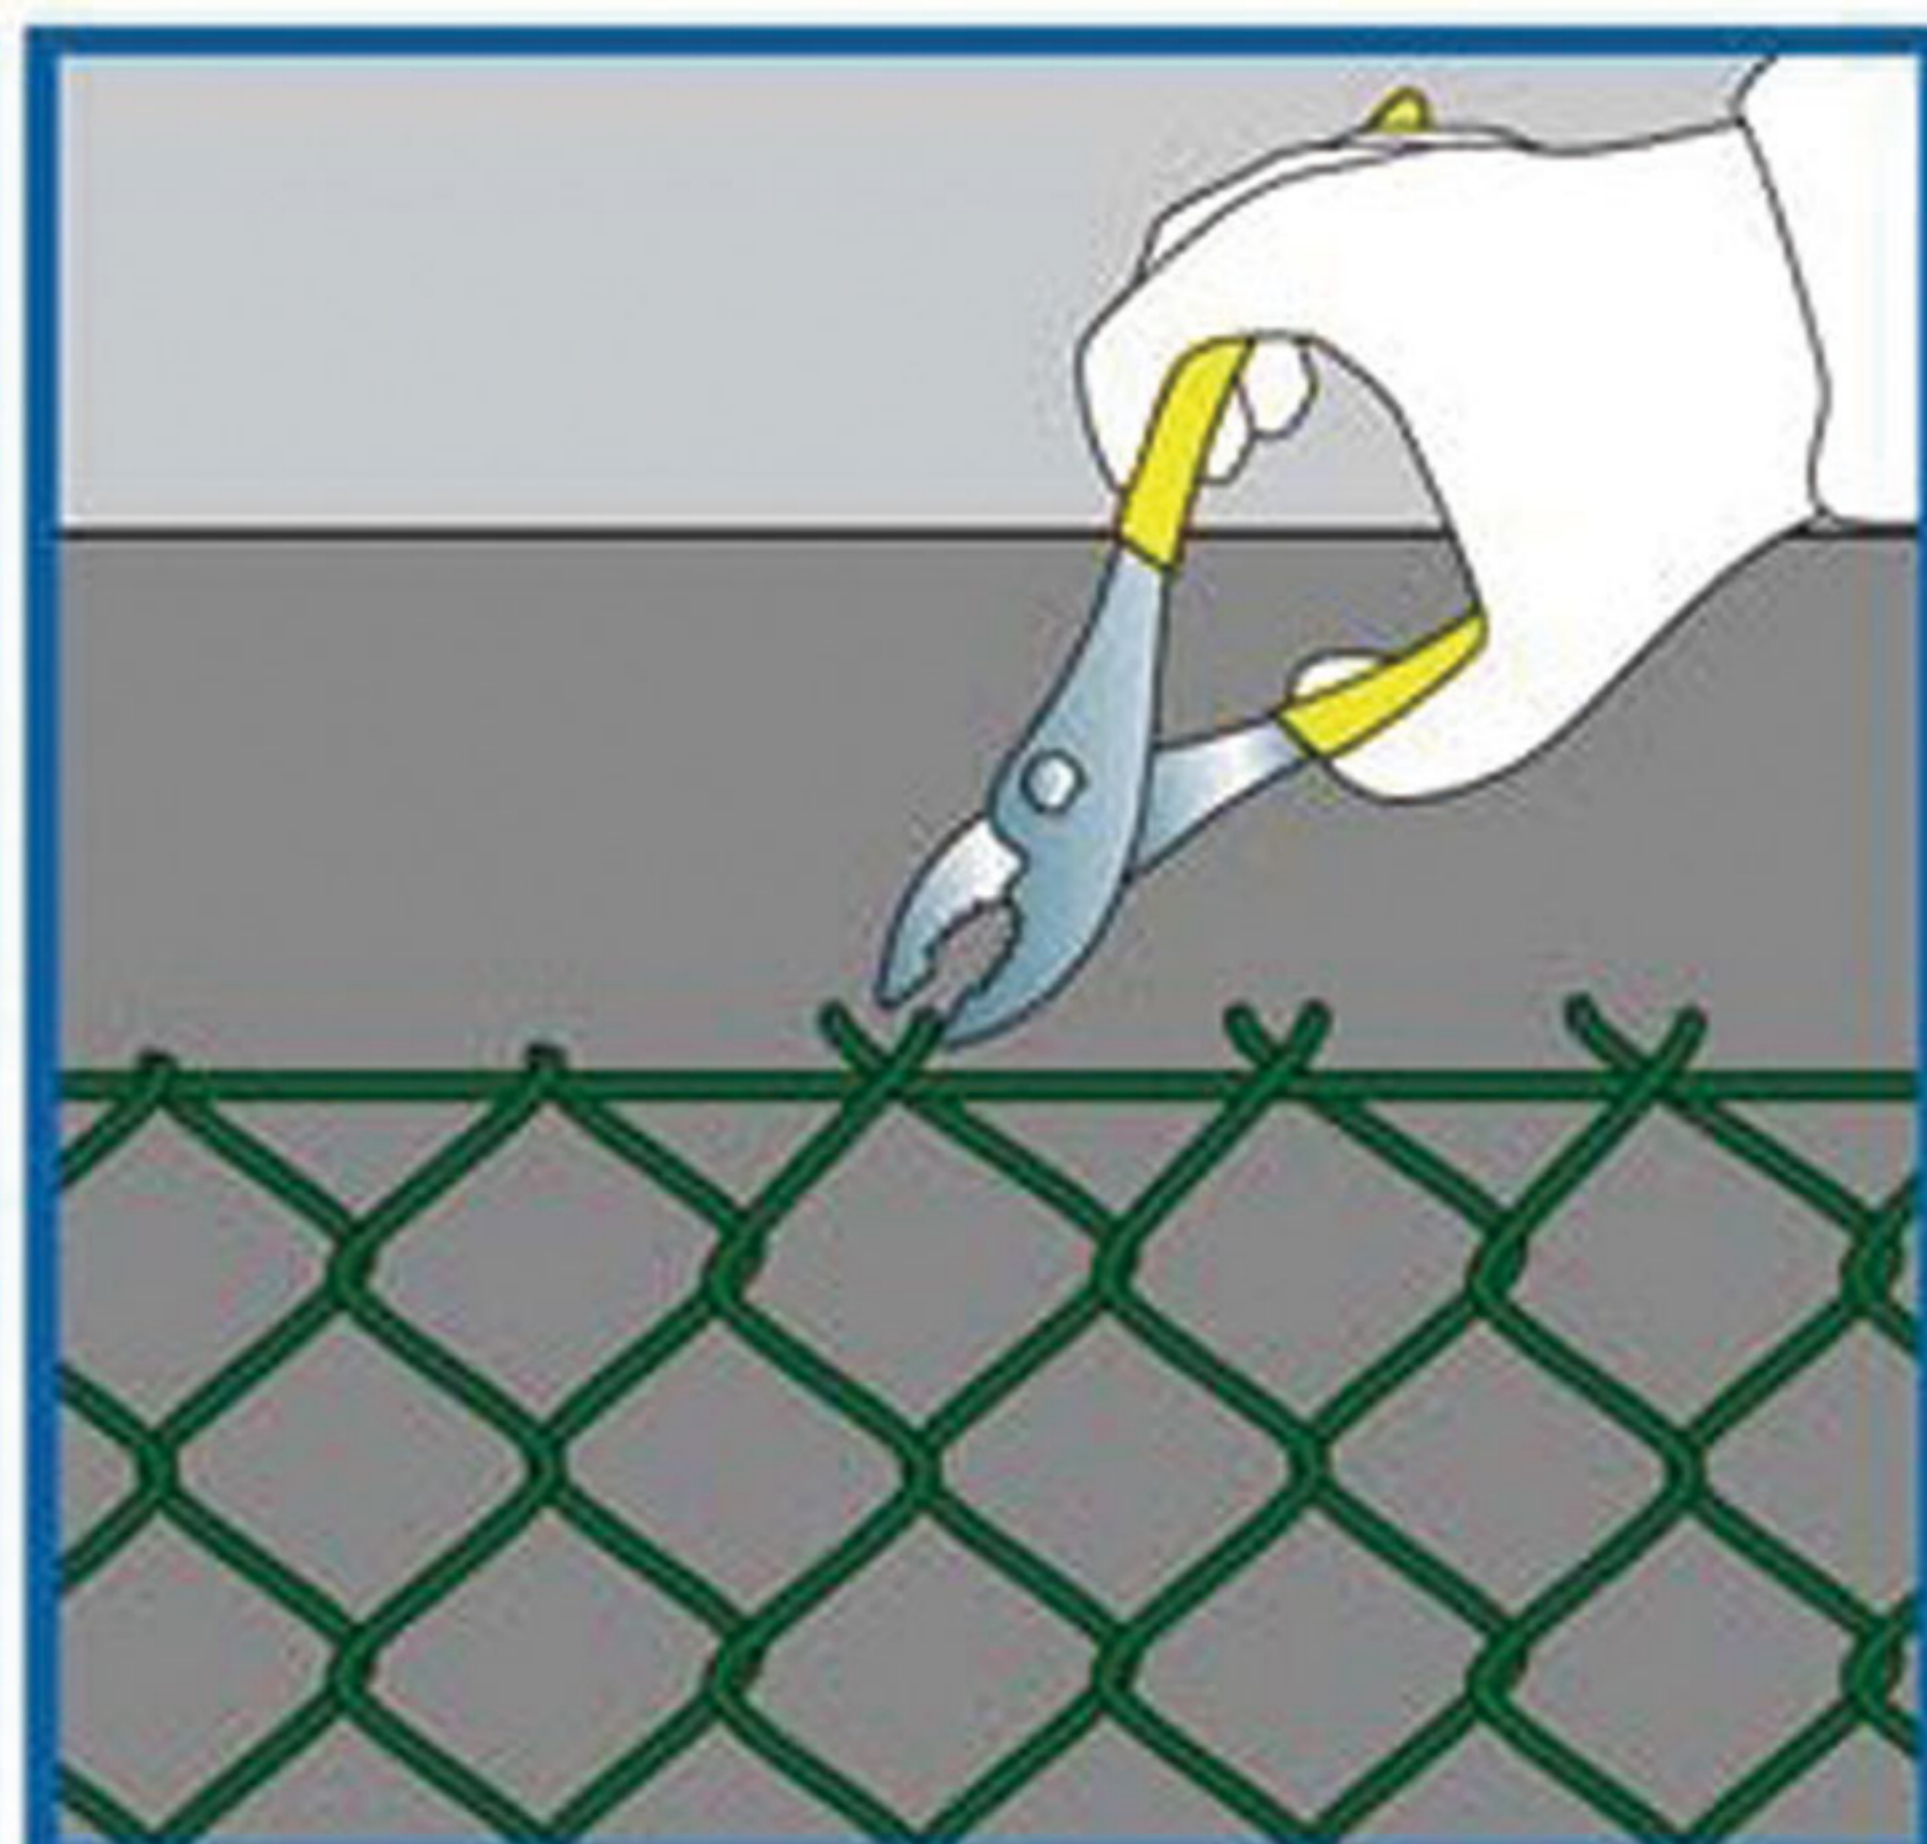

### SURFACE TREATMENT FORM:

表面处理形式:

PVC coats  
包塑

Galvanized  
镀锌

**PRODUCT BASIC INFORMATION:**

**产品基本信息:**

Creating a secure barrier for protecting your property, height of the mesh can be tailored if necessary, additional deterrents such as barbed wire can be added at the top to prevent climbing.

创建一个安全的屏障来保护你的财产安全,网的高度可以根据需要定做,额外的威慑如刺绳放在其顶部可以防攀爬。

*Twist*

*Knuckle*

*Twist & Knuckle*

### 多种场景应用:

Unlike other fence materials, chain link fencing is effectively see-through. Visibility can be a huge benefit, not only allows you to see people approaching, but also enables sunlight to reach your residence.

不同于其它围栏材料, 勾花网有不错的穿透力, 很明显最大的好处是不仅能让你看到走近的人而且也能让阳光莅临你宅院。

Galvanized Steel chain link temporary fence panels are easy to install and relocated. No digging or drilling required, no extra tools required.

勾花网临时护栏安装, 搬迁很方便, 不需要挖掘或钻孔, 也不需要额外的工具。