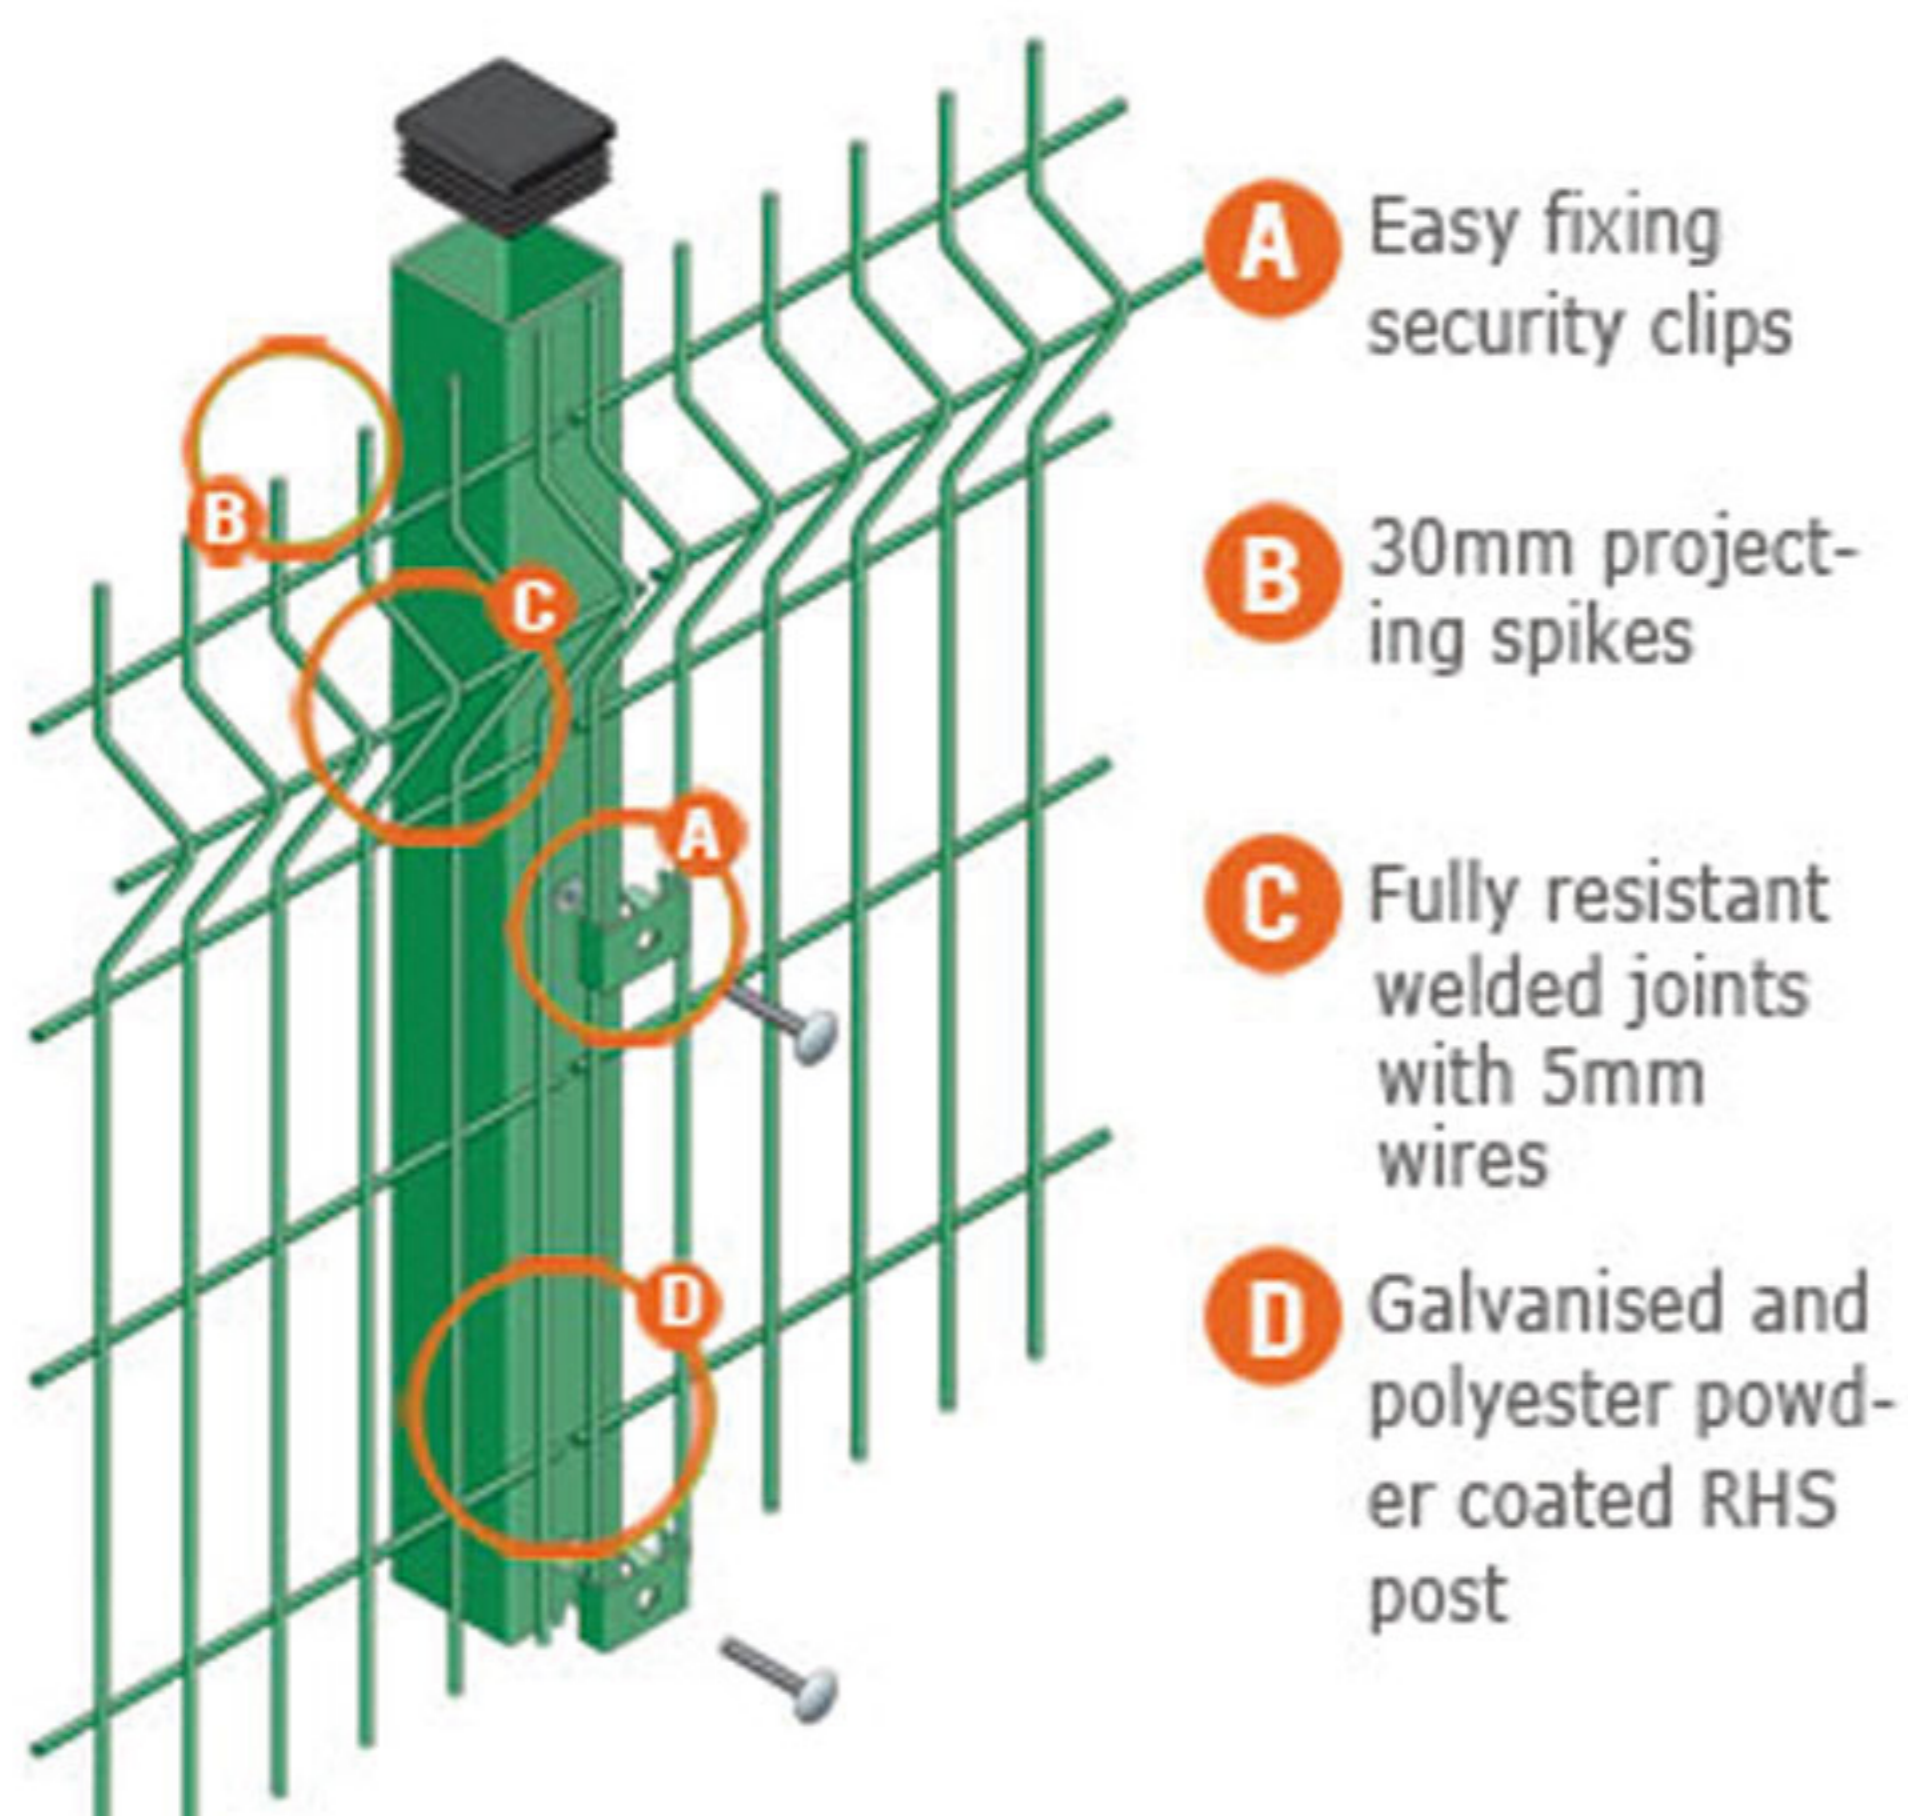

3D WIRE MESH FENCE

3D 铁丝网护栏

3D wire mesh fence is a kind of wire fence with longitudinal folds, Which makes the fence stronger.

3D金属丝网围栏是一种纵向折叠的金属丝网围栏，它使围栏更坚固。

Welded wire panel fence is made of high quality low carbon steel wire, galvanized wire, then will be HD galvanized, powder coated or PVC coated.

电焊网围栏采用优质低碳钢丝、镀锌丝，然后经过高镀锌、粉末涂层或PVC涂层制成。

PANEL SPECIFICATIONS:**网片规格:**

Line wire X Cross wire 竖丝x横丝	Hole Size 网孔	Panel Length 网片长度	Panel Height 网片高度	Bending No. 折弯数量	Common Color 常见颜色	Surface treatment 表面处理
4x4mm	50X100mm 50X200mm 55X200mm 75X150mm 100X300mm	2m 2.2m 2.4m 2.5m 2.8m 3m	830mm	2	Green 绿色 RAL6005	1.Hot-dipped galvanized after black wire welded 2.PVC coated after galva- nized wire welded 3.PE coated after galva- nized wire welded 1.黑丝焊后热镀锌 2.镀锌丝焊接后涂PVC 3.镀锌丝焊接后涂PE
4.5x4mm			1030mm	2	Grey 灰色 RAL7016	
4.5x4.5mm			1230mm	2	Brown 棕色 RAL8019	
5x4mm			1530mm	3	Black 黑色 RAL9005	
5x5mm			1830mm	4	White 白色 RAL9010	
6x5mm			2030mm	4		
6x6mm			2230mm	4		
			2430mm	4		

Appropriate bending creates unique aesthetic effect of this product.

适当的弯曲创造了该产品独特的美学效果。

POST SPECIFICATIONS:**立柱规格:**

Post view 立柱样式	Peach Post: 70x100x1.2mm、50x70x1.2mm、60x90x1.2mm 桃形柱: 70x100x1.2mm、50x70x1.2mm、60x90x1.2mm
	Square Post: 80x80mm、60x60mm、60x40mm、50x50mm 方形柱: 80x80mm、60x60mm、60x40mm、50x50mm
	Round Post: O.D .32mm、38mm、40mm、48mm、60mm 圆形柱: 外径: 32mm、38mm、40mm、48mm、60mm

Peach Post
桃形柱Square Post
方形柱Round Post
圆形柱

3D Fence is one of the easiest ways to ensure that your property is kept secure. Due to its versatile appearance it can be used for a number of different premises, surrounding large areas without restricting the view.