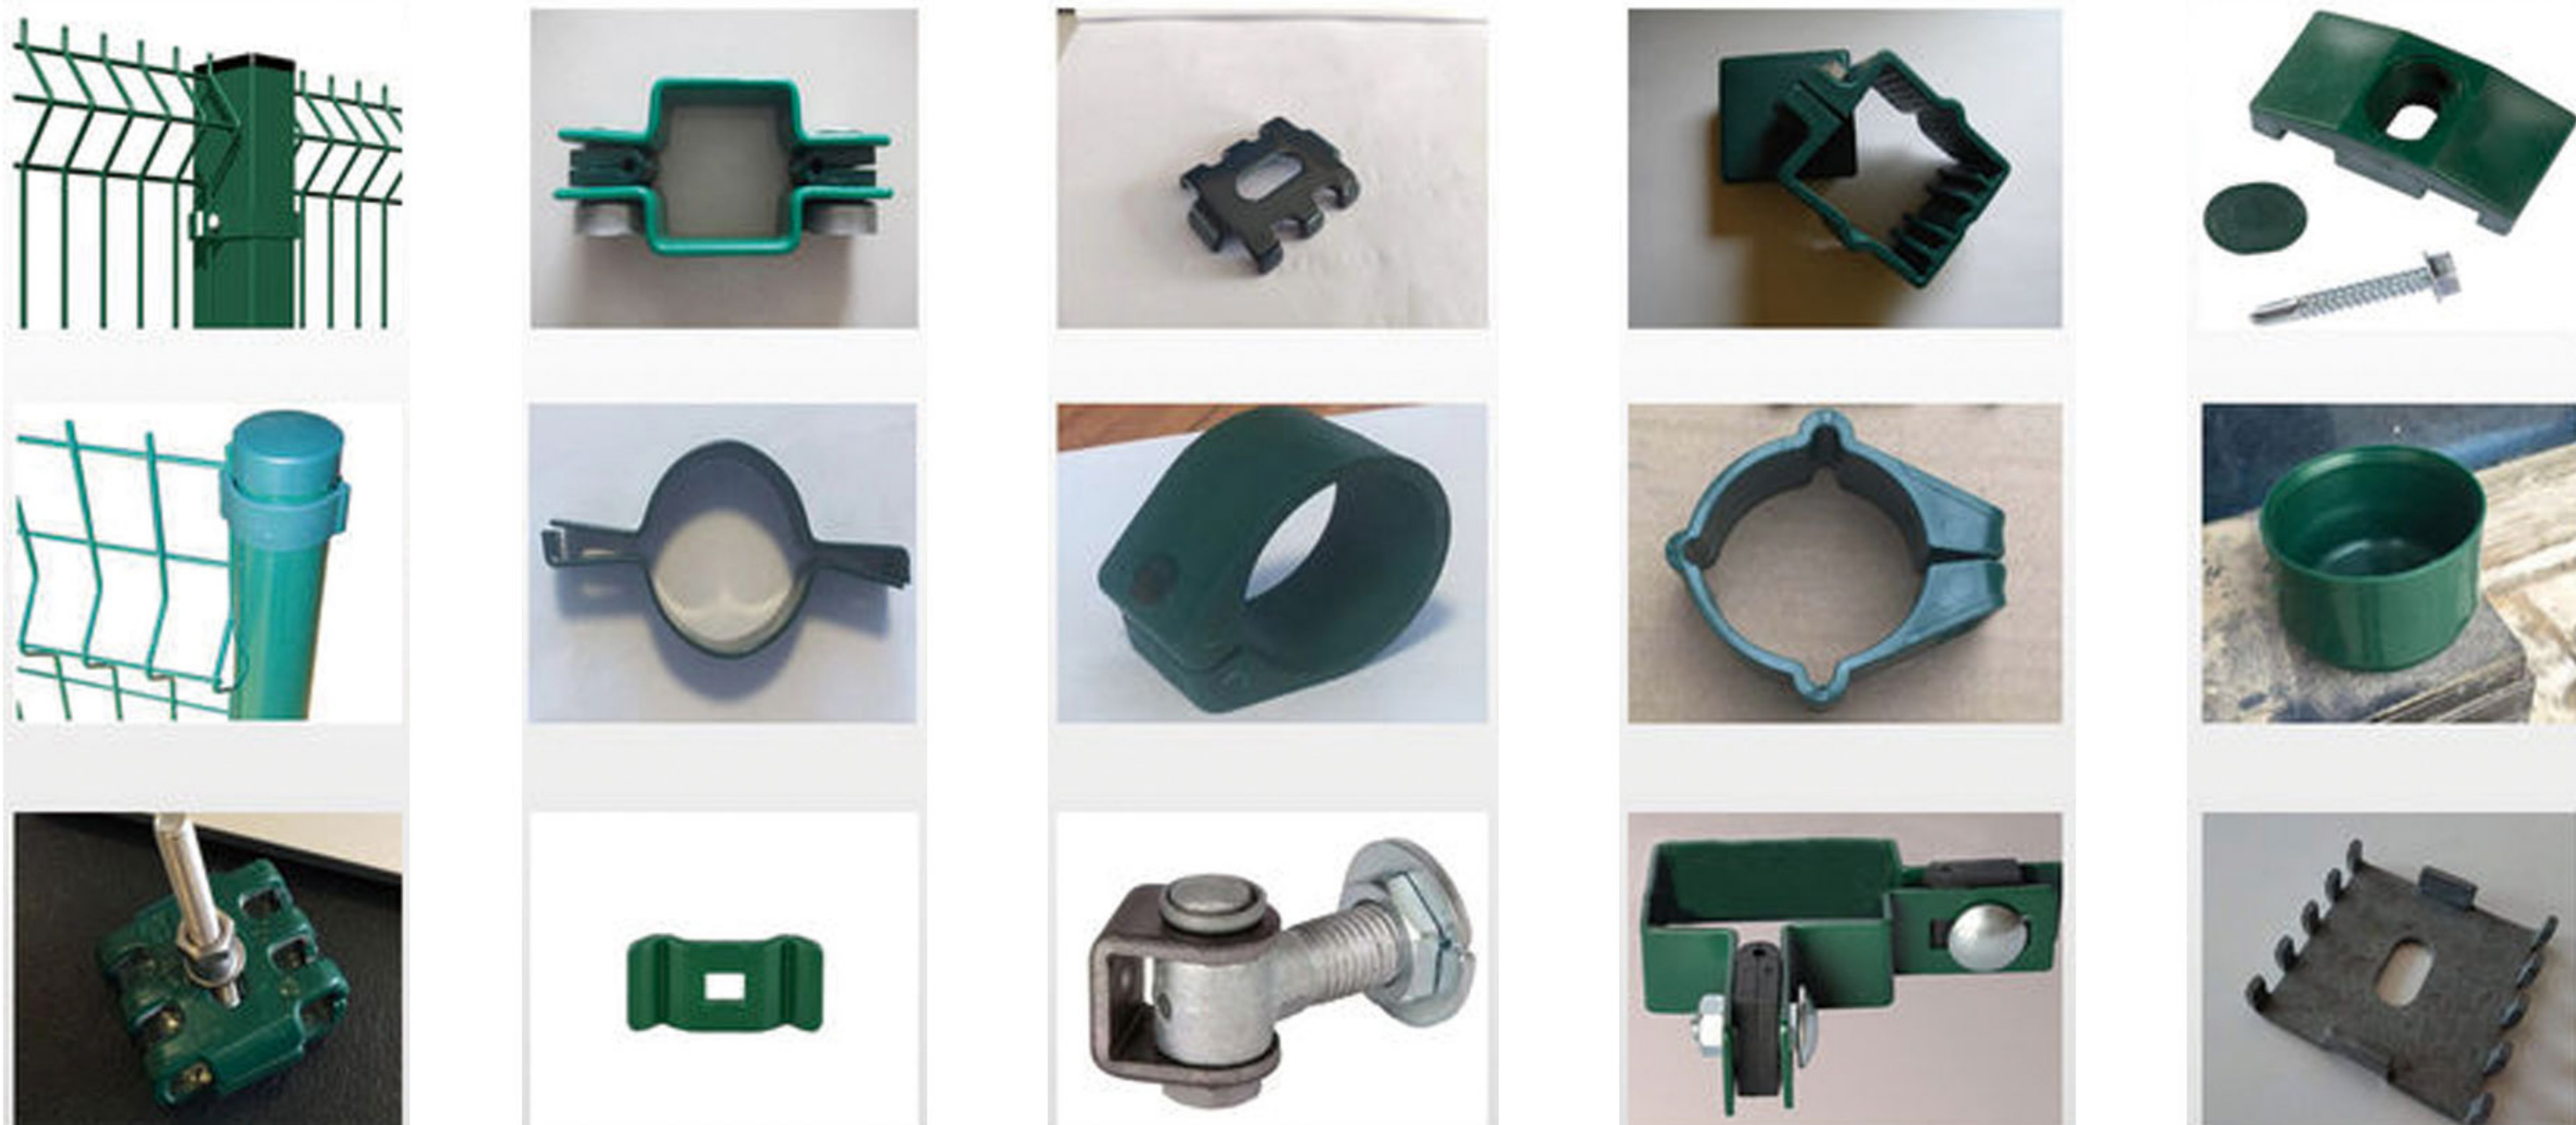

3D WIRE MESH FENCE

3D 铁丝网护栏

3D wire mesh fence is a kind of wire fence with longitudinal folds, Which makes the fence stronger.

3D金属丝网围栏是一种纵向折叠的金属丝网围栏，它使围栏更坚固。

Welded wire panel fence is made of high quality low carbon steel wire, galvanized wire, then will be HD galvanized, powder coated or PVC coated.

Appropriate bending creates unique aesthetic effect of this product.

适当的弯曲创造了该产品独特的美学效果。

POST SPECIFICATIONS:**立柱规格:**

Post view 立柱样式	Peach Post: 70x100x1.2mm、50x70x1.2mm、60x90x1.2mm 桃形柱: 70x100x1.2mm、50x70x1.2mm、60x90x1.2mm
	Square Post: 80x80mm、60x60mm、60x40mm、50x50mm 方形柱: 80x80mm、60x60mm、60x40mm、50x50mm
	Round Post: O.D .32mm、38mm、40mm、48mm、60mm 圆形柱: 外径: 32mm、38mm、40mm、48mm、60mm

Peach Post
桃形柱Square Post
方形柱Round Post
圆形柱

3D Fence is one of the easiest ways to ensure that your property is kept secure. Due to its versatile appearance it can be used for a number of different premises, surrounding large areas without restricting the view.

3D 围栏是确保您的财产安全的最简单方法之一。由于其多功能外观，它可用于许多不同的场所，围绕大片区域而不会限制视野。

Black
黑色

Green
绿色

Blue
蓝色

Red+Yellow
红色+黄色

Green+White
绿色+白色

Grey
灰色